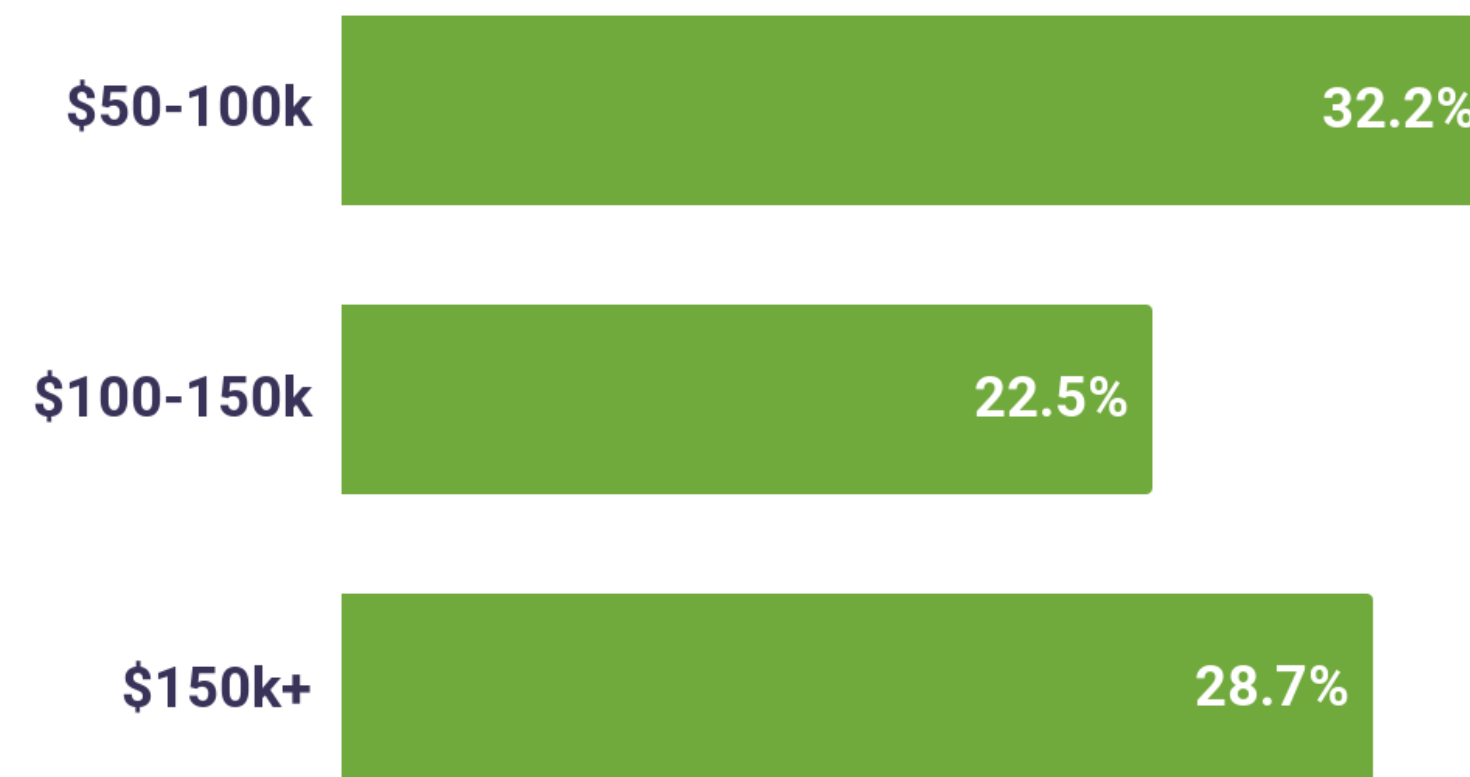

Traffic & Audience Summary

Monthly Page Views

Monthly Users

Average Session Duration

Opt-In Email Subscribers

Gender

75.7% Male
24.3% Female

Geography

85.6% U.S
11.1% Canada

Contact: advertising@investorvillage.com

Traffic & Audience Summary Cont'd

Age

Household Income (HHI)

Education

Audience Interests *Indexed vs general population*

Personal Finance

3.5x
INDEX

Investing / Stocks

13.2x
INDEX

Investing / ETFs

11.7x
INDEX

Sports

1.7x
INDEX

Golf