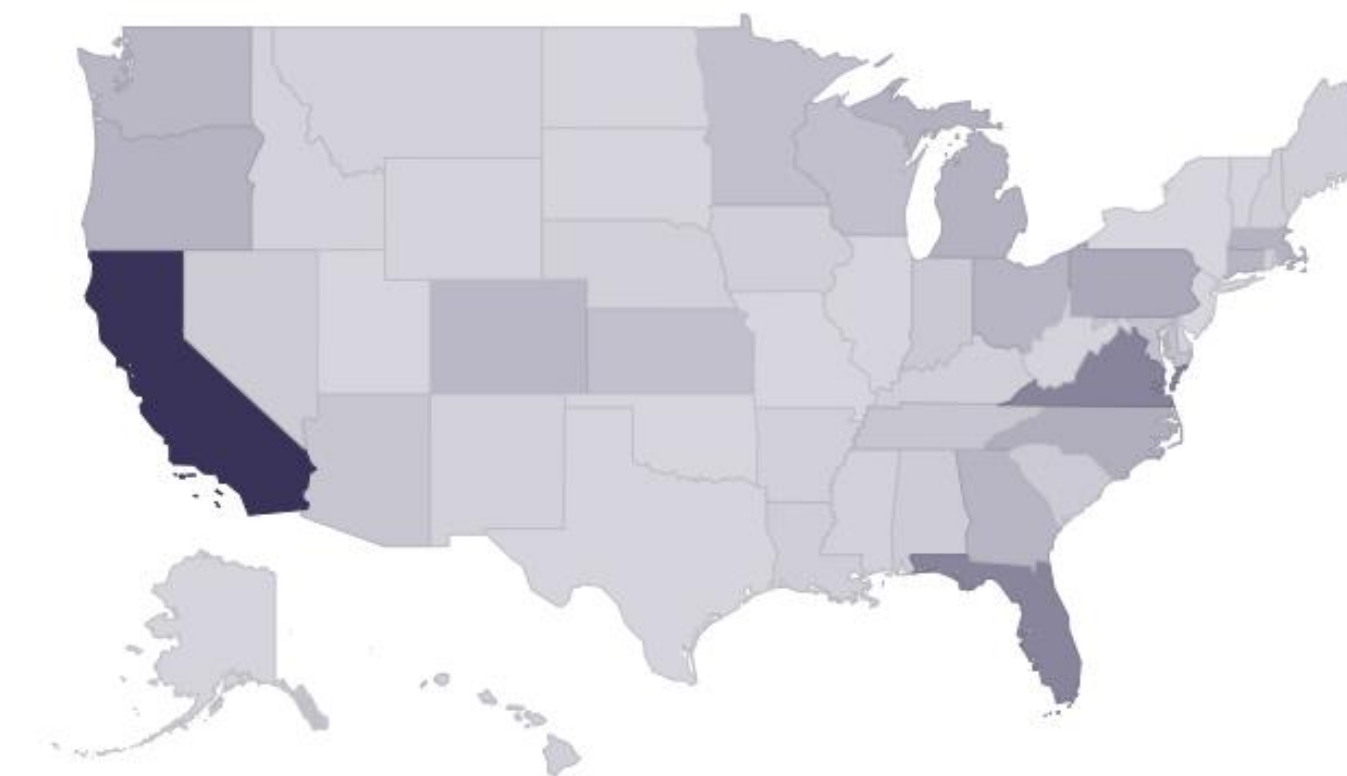

Traffic & Audience Summary

Monthly Page Views

Monthly Users

Average Session Duration

Opt-In Email Subscribers

Gender

75.7% Male
24.3% Female

Geography

85.6% U.S
11.1% Canada

Contact: advertising@investorvillage.com

Traffic & Audience Summary Cont'd

Age

Household Income (HHI)

Education

Audience Interests *Indexed vs general population*

Personal Finance