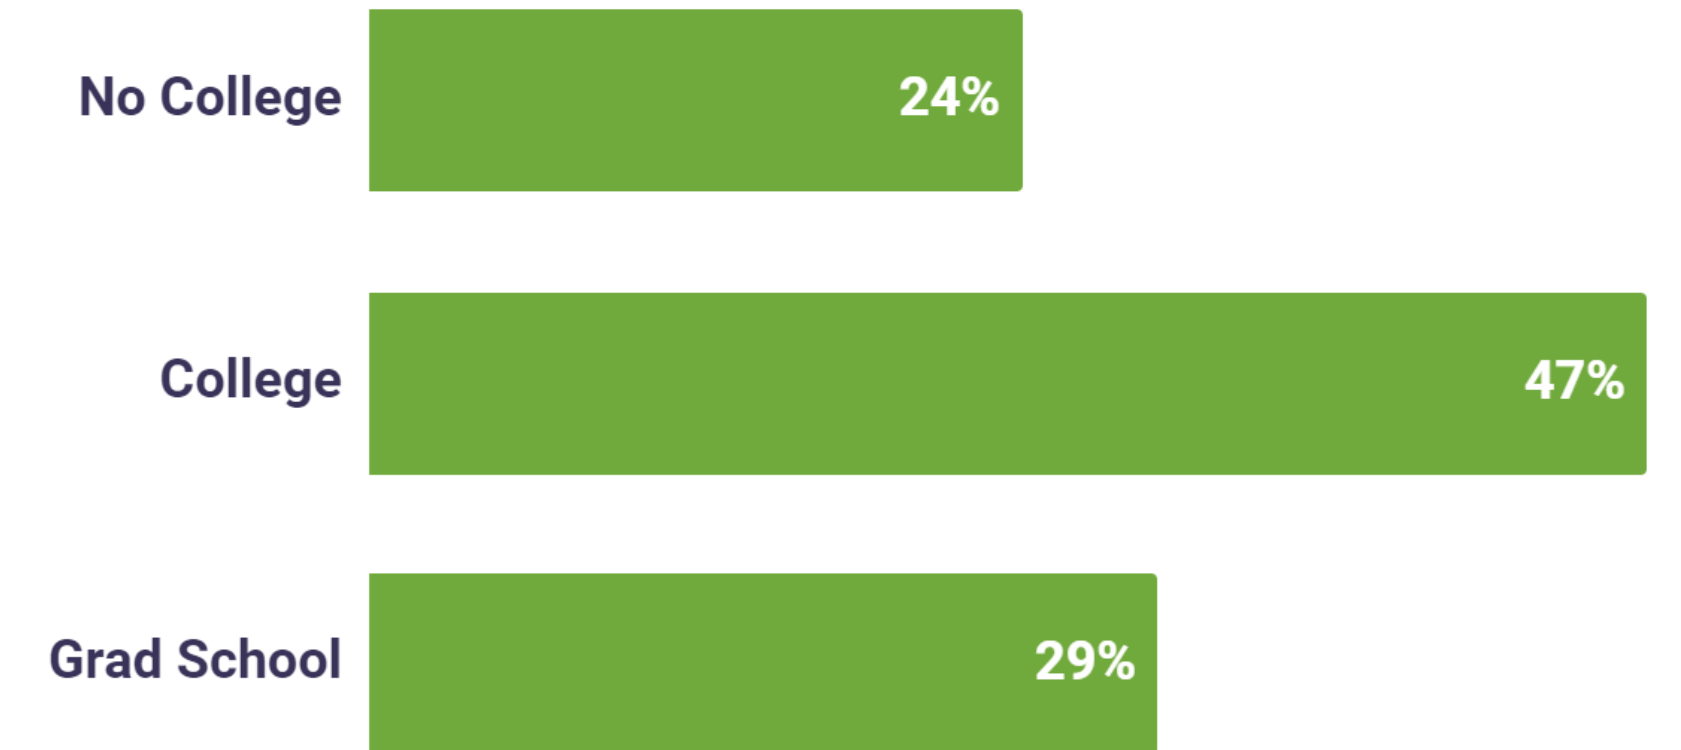

Traffic & Audience Summary

Monthly Page Views

Monthly Users

Average Session Duration

Opt-In Email Subscribers

Gender

75.7% Male
24.3% Female

Geography

85.6% U.S
11.1% Canada

Contact: advertising@investorvillage.com

Traffic & Audience Summary Cont'd

Age

Household Income (HHI)

Education

Audience Interests *Indexed vs general population*

Personal Finance