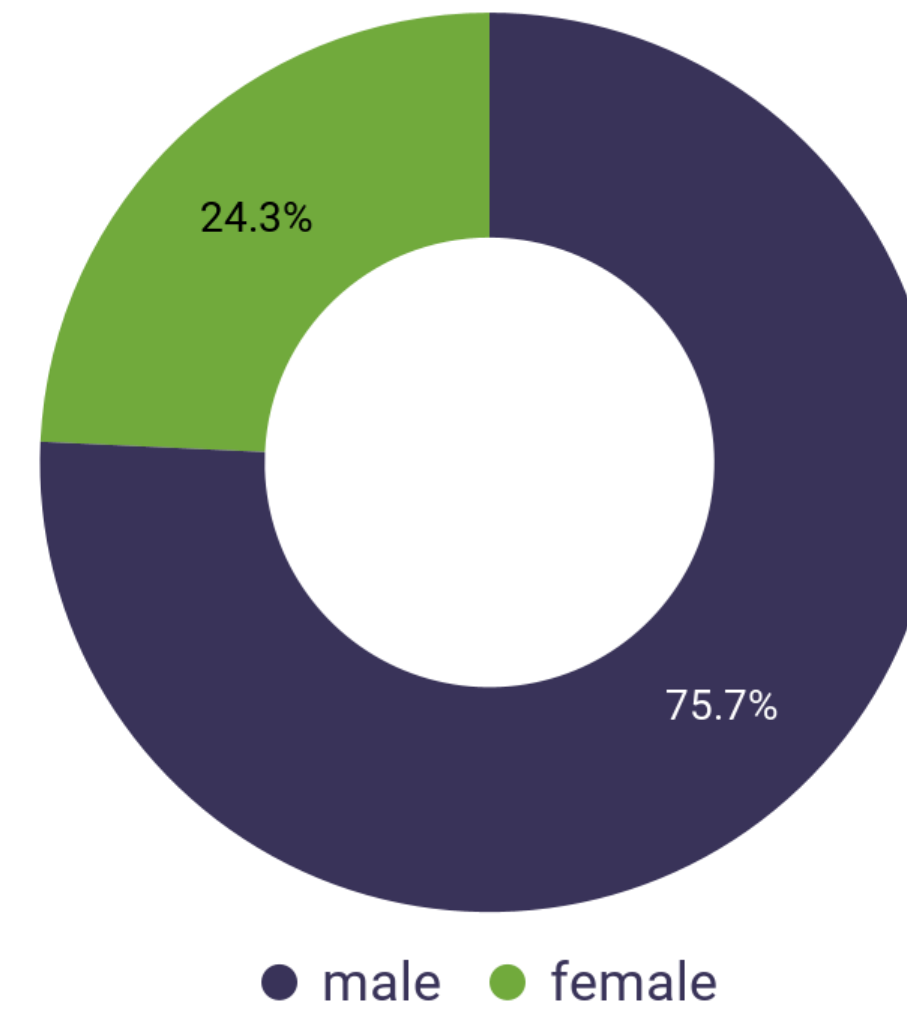

Traffic & Audience Summary

Monthly Page Views

Monthly Users

Average Session Duration

Opt-In Email Subscribers

Gender

75.7% Male
24.3% Female

Geography

85.6% U.S
11.1% Canada

Contact: advertising@investorvillage.com

Traffic & Audience Summary Cont'd

Age

Household Income (HHI)

Education

Audience Interests *Indexed vs general population*

Personal Finance