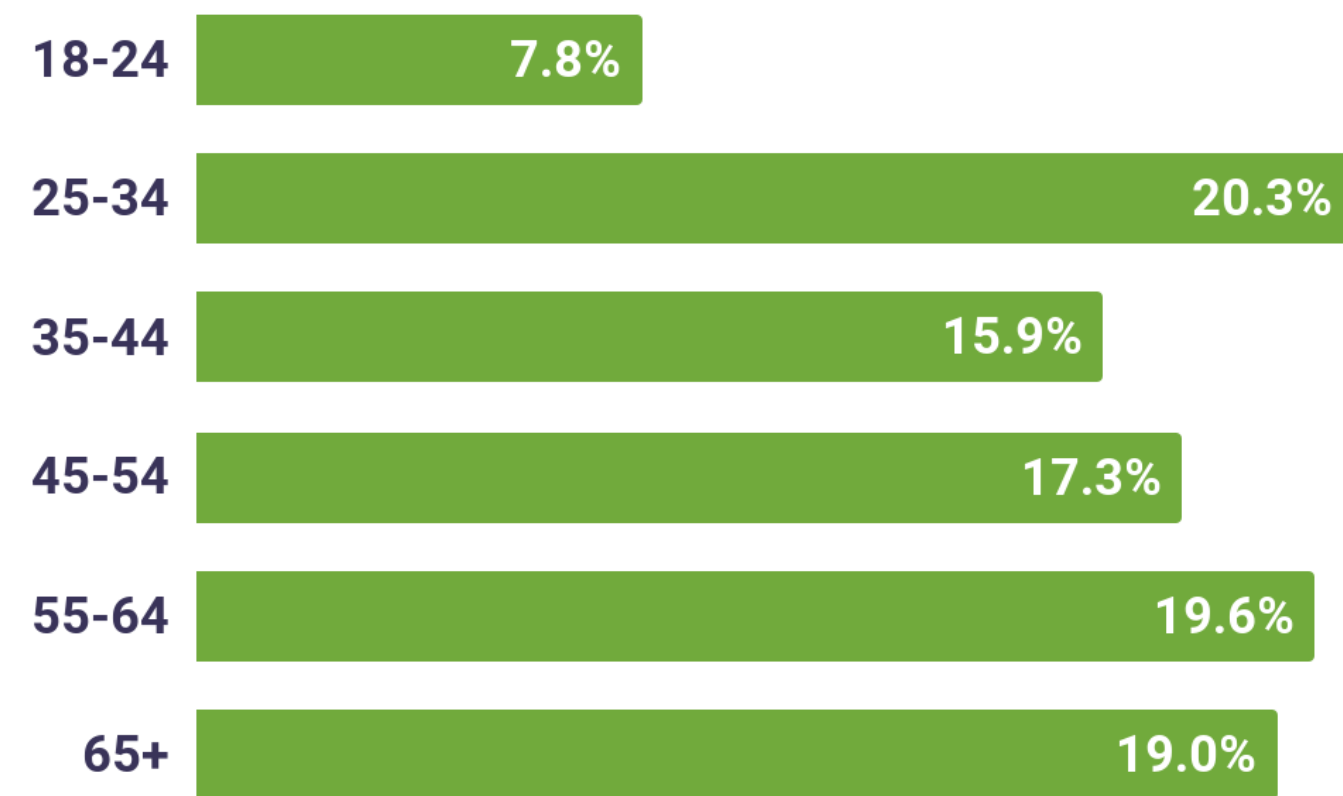

Traffic & Audience Summary Cont'd

Age